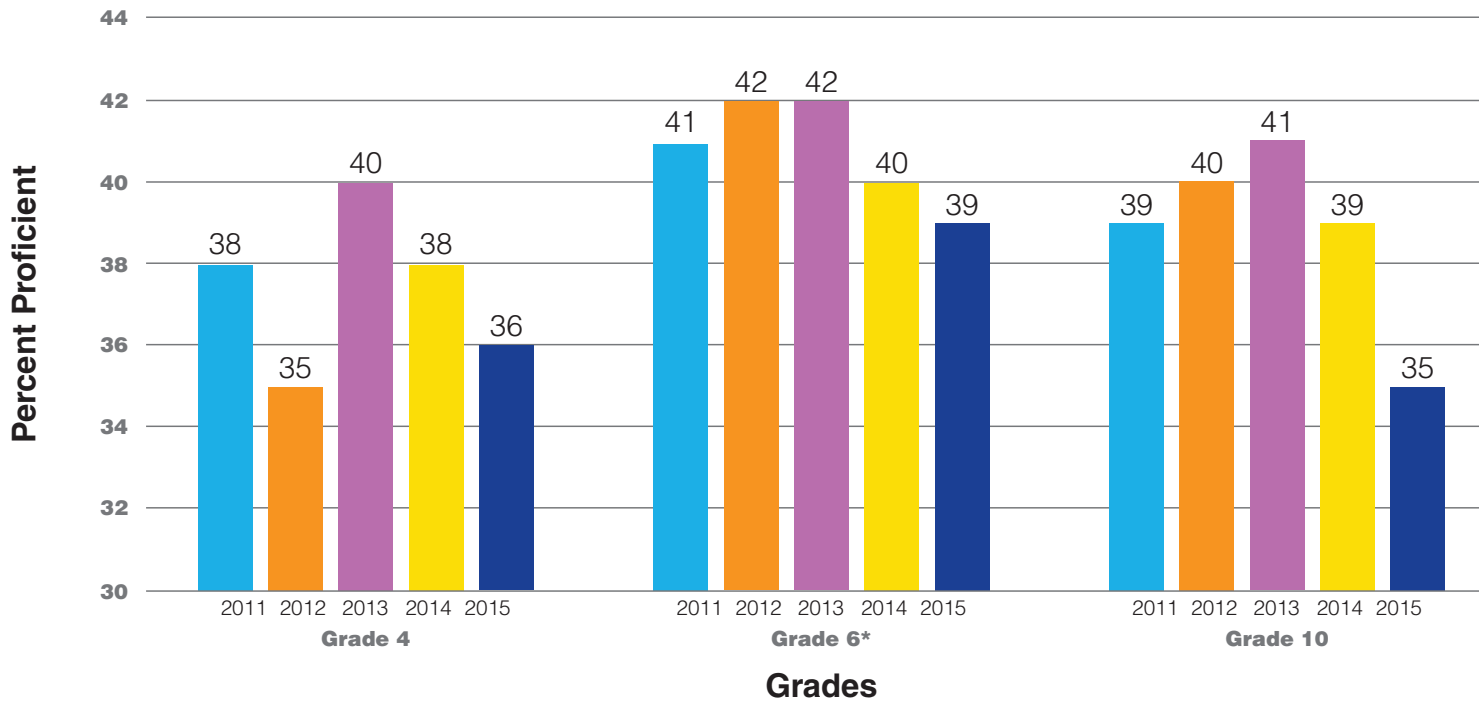

West Virginia General Summative Assessment 2015 Results

Science Percent Proficient for Grades 4, 6, and 10 for 2011 to 2015

*Some schools received a waiver in 2014 and did not administer the grade 6 WESTEST 2 Science assessment so 2014 results are not representative of all students. Waivers were granted to some schools who participated in the Smarter Balanced Field Test.

	2011	2012	2013	2014	2015
Grade 4	38	35	40	38	36
Grade 6	41	42	42	40	39
Grade 10	39	40	41	39	35