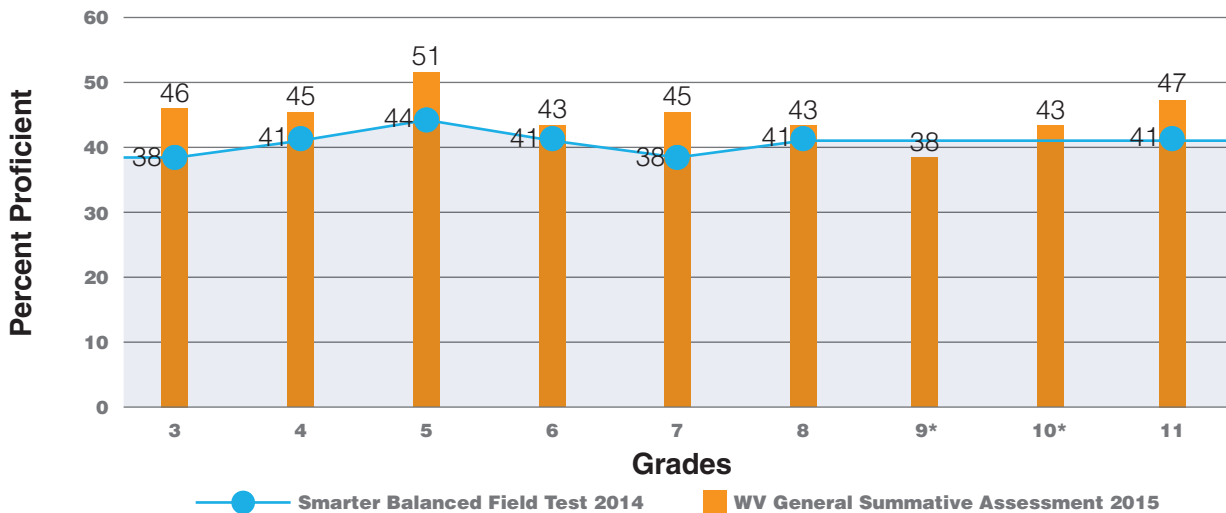

West Virginia General Summative Assessment 2015 Results

2015 West Virginia General Summative Assessment English Language Arts/Literacy Percent Proficient

*Students in grades 9-10 in 2014 did not participate in the Smarter Balanced Field Test; therefore, results for grades 9-10 cannot be compared to a national cut.