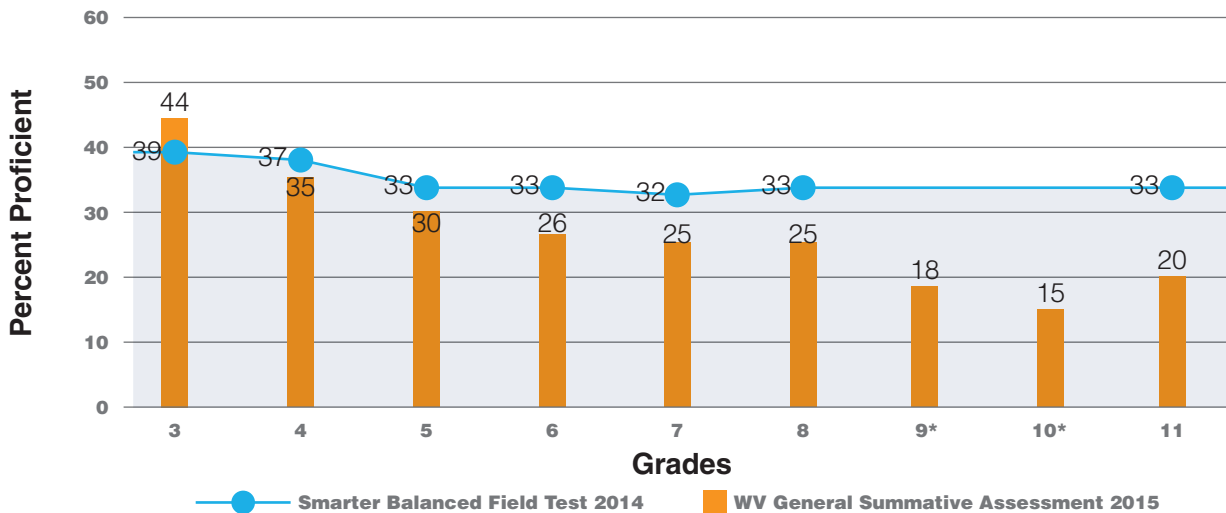

West Virginia General Summative Assessment 2015 Results

2015 West Virginia General Summative Assessment Mathematics Percent Proficient

*Students in grades 9-10 in 2014 did not participate in the Smarter Balanced Field Test; therefore, results for grades 9-10 cannot be compared to a national cut.

Grades	Smarter Balanced Field Test 2014	WV General Summative Assessment 2015
3	39	44
4	37	35
5	33	30
6	33	26
7	33	25
8	32	25
9	*	18
10	*	15
11	33	20